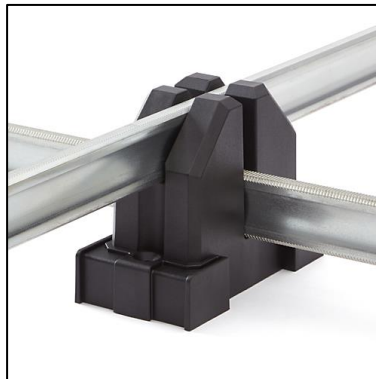

BORA®

8pce Parallel Clamping Set

- 3.5-inch-wide padded jaw provides constant, even pressure without damaging material
- Large, easy-grip handle makes it easy to lift and slide jaw up and down
- Anti-slip bottom jaw keeps the jaw in place
- Quick, accurate setup for clamping frames, boxes, doors and more
- Blocks feature two channels perpendicular to one another allowing them to hold the bar of your clamp providing stability in two directions
- Slots fit most standard parallel clamps including BORA® 18in (45.7cm), 24in (61cm), 31in (78.7cm), 40in (101.6cm), and 50in (127cm) models
- Heavy duty plastic construction
- Set Includes: (2) 24" Parallel Clamps + (2) 40" Parallel Clamps and (4) Parallel Clamp Blocks

Item Code	571650
UPC	878258009447
HTS	8205700090
Item Size	50.4 x 5.91 x 7.09in 128 x 15 x 18cm
Gross Weight	36.38lbs/16.5kg
Net Item Weight	32.53lbs/14.75kg

Visit www.boratool.com for more information.