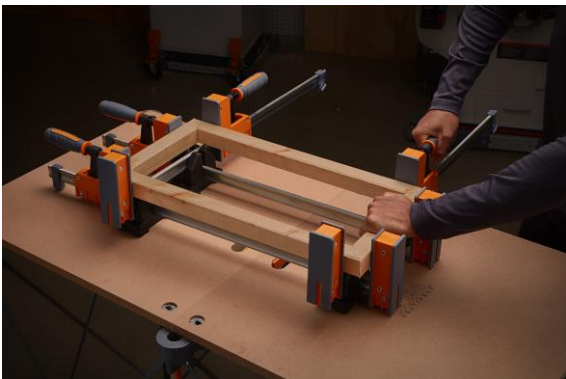

BORA®

8pce Parallel Clamping Set

- 3.5-inch-wide padded jaw provides constant, even pressure without damaging material
- Large, easy-grip handle makes it easy to lift and slide jaw up and down
- Anti-slip bottom jaw keeps the jaw in place
- Quick, accurate setup for clamping frames, boxes, doors and more
- Blocks feature two channels perpendicular to one another allowing them to hold the bar of your clamp providing stability in two directions
- Slots fit most standard parallel clamps including BORA® 18in (45.7cm), 24in (61cm), 31in (78.7cm), 40in (101.6cm), and 50in (127cm) models
- Heavy duty plastic construction
- Set Includes: (2) 24" Parallel Clamps + (2) 40" Parallel Clamps and (4) Parallel Clamp Blocks

Item Code	571650
UPC	878258009447
HTS	8205700090
Item Size	50.4 x 5.91 x 7.09in 128 x 15 x 18cm
Gross Weight	36.38lbs/16.5kg
Net Item Weight	32.53lbs/14.75kg

Visit www.boratool.com for more information.