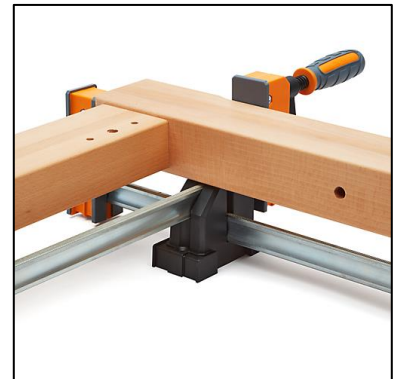

BORA®

8pce Parallel Clamping Set

- 3.5-inch-wide padded jaw provides constant, even pressure without damaging material
- Large, easy-grip handle makes it easy to lift and slide jaw up and down
- Anti-slip bottom jaw keeps the jaw in place
- Quick, accurate setup for clamping frames, boxes, doors and more
- Blocks feature two channels perpendicular to one another allowing them to hold the bar of your clamp providing stability in two directions
- Slots fit most standard parallel clamps including BORA® 18in (45.7cm), 24in (61cm), 31in (78.7cm), 40in (101.6cm), and 50in (127cm) models
- Heavy duty plastic construction
- Set Includes: (2) 24" Parallel Clamps + (2) 40" Parallel Clamps and (4) Parallel Clamp Blocks

Item Code	571650
UPC	878258009447
HTS	8205700090
Item Size	50.4 x 5.91 x 7.09in 128 x 15 x 18cm
Gross Weight	36.38lbs/16.5kg
Net Item Weight	32.53lbs/14.75kg

Visit www.boratool.com for more information.